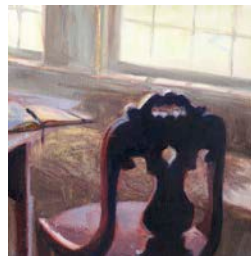

12" x 12" oil on panel, 2012

NFS

6. *Winter Morning*

12" x 12" oil on panel, 2012

\$1000

7. *Afternoon Bay Glow*

40" x 30" oil on panel, 2012

\$3000