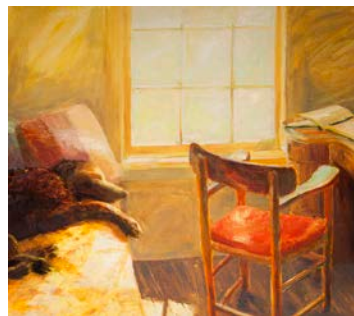

8. *Dining Porch*

October afternoon, 20" x 15" oil on panel, 2012 \$800

W E N D Y P R E L L W I T Z

9. *Mornings with Ollie,*

32" x 36" oil on panel, 2011

\$3000

10. *Peconic Dawn* **SOLD**

18" x 18" oil on panel, 2012